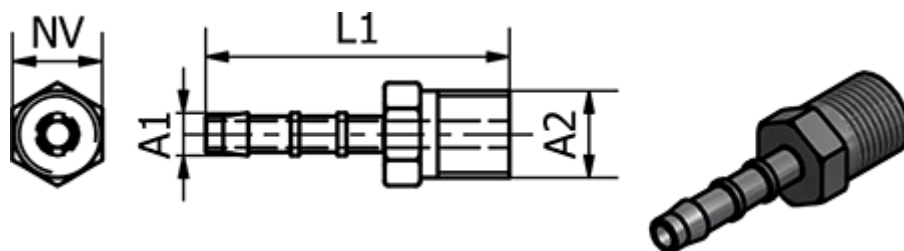

Article number: 58631142

Description: Tube Connector 31.142, Ø8 - R 3/8"

## Measures

Ext. hose diameter A1 = 8

L1 = 41

NV = 17

Thread A2 = R 3/8"